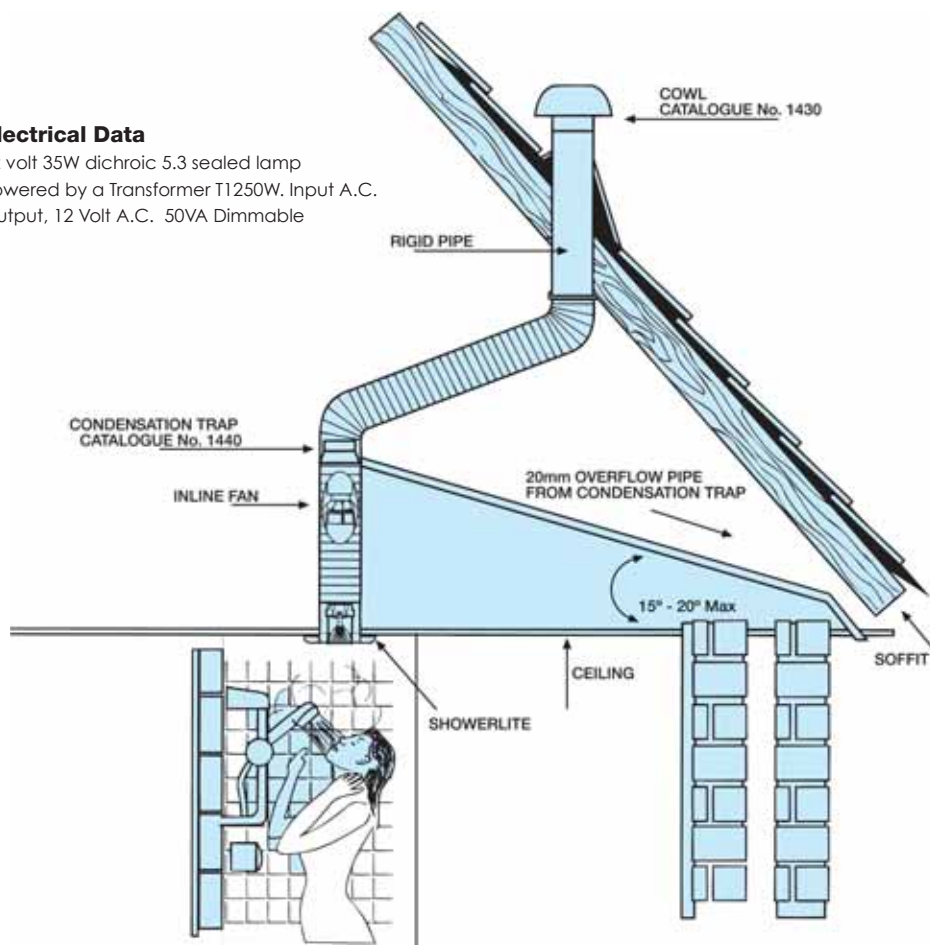

Showerlite

by Express-air

The new Express-air "Showerlite" is a distinctive light which is incorporated into a circular diffuser and is suitable for both showers & bathroom. The Showerlite is designed to be used with any 100mm Dia in-line fan, such as the EAS100 Shower Fan or the RVK 100 in-line centrif fan for extra power. The Showerlite can be used within the splash area of the shower or bath and is powered by a S.E.L.V remote safety isolating transformer. Available in three colours, White, Brass and Chrome, the Express-air Showerlite will enhance any shower or bathroom providing a rich warm glow of soft light.

Electrical Data

12 volt 35W dichroic 5.3 sealed lamp
 Powered by a Transformer T1250W. Input A.C.
 Output, 12 Volt A.C. 50VA Dimmable

Order Ref:

SL-W = White

SL-B = Brass

SL-C = Chrome

T1250W = Transformer

Suitable Extract Fans

- EAS100 = Express-air In-line Axial Fan 100mm Dia
- Lineo100T = Vortice In-line Mixed Flow Fan 100mm + Run on timer
- RVK100 = Systemair in-line plastic Centrif Fan
- EFS-ROT = Express-air Run on Timer

Dimensions

A	B	C
140 Dia	74	98