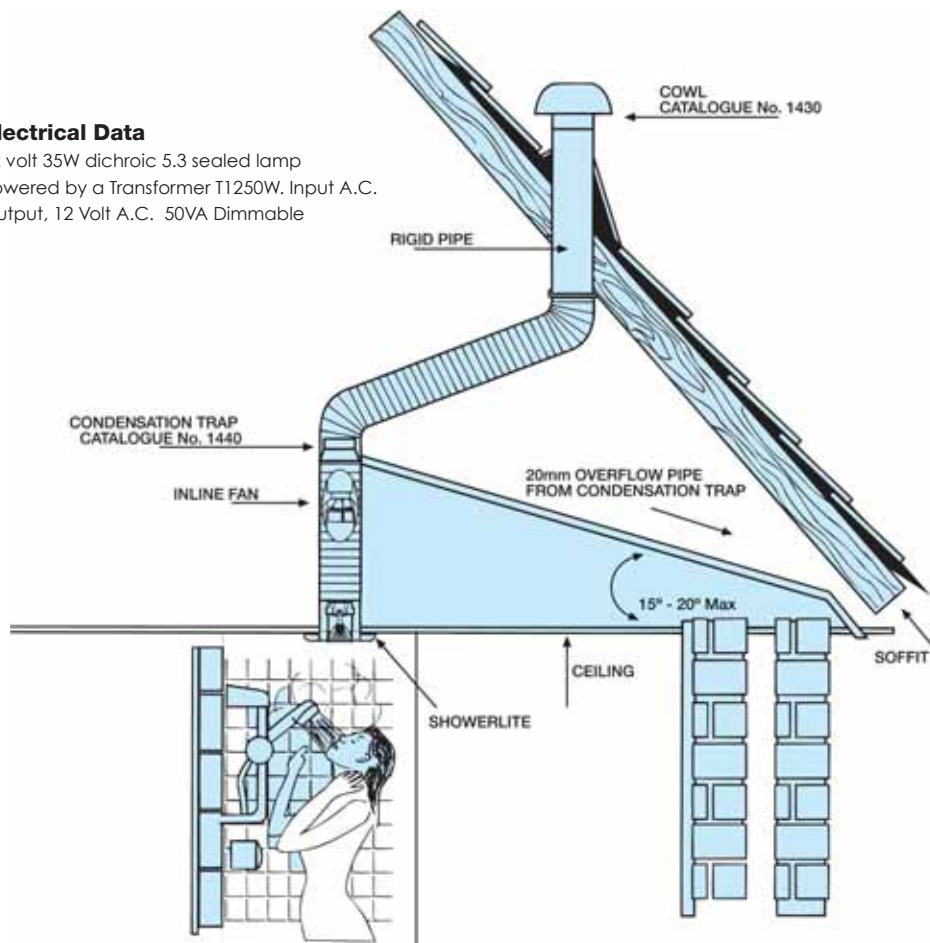

Showerlite

by Express-air

The new Express-air "Showerlite" is a distinctive light which is incorporated into a circular diffuser and is suitable for both showers & bathroom. The Showerlite is designed to be used with any 100mm Dia in-line fan, such as the EAS100 Shower Fan or the RVK 100 in-line centrif fan for extra power. The Showerlite can be used within the splash area of the shower or bath and is powered by a S.E.L.V remote safety isolating transformer. Available in three colours, White, Brass and Chrome, the Express-air Showerlite will enhance any shower or bathroom providing a rich warm glow of soft light.

Electrical Data

12 volt 35W dichroic 5.3 sealed lamp
 Powered by a Transformer T1250W. Input A.C.
 Output, 12 Volt A.C. 50VA Dimmable

Order Ref:

SL-W = White

SL-B = Brass

SL-C = Chrome

T1250W = Transformer

Suitable Extract Fans

- EAS100 = Express-air In-line Axial Fan 100mm Dia
- Lineo100T = Vortice In-line Mixed Flow Fan 100mm + Run on timer
- RVK100 = Systemair in-line plastic Centrif Fan
- EFS-ROT = Express-air Run on Timer

Dimensions

A	B	C
140 Dia	74	98